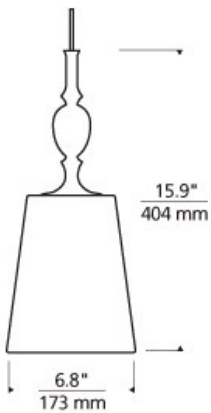

Kiev Pendant 

BLACK SHADE

BROWN SHADE

WHITE SHADE

DESCRIPTION

Antique meets modern with a turned ornate glass fount and simple tapered fabric shade with rolled edges. Includes low-voltage, 50 watt halogen bi-pin lamp or 6 watt replaceable LED module and six feet of field-cuttable suspension cable.