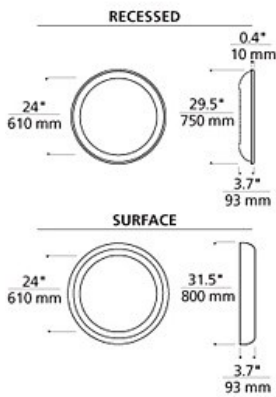

Tigris Mirror Round 

DESCRIPTION

Round mirror surrounded by a cove of diffused white light. Available in two styles: recessed and surface. Plated pressure formed frame. Provides shadow-free task and ambient light. Halogen includes transformer and nine 12 volt, 20 watt halogen bi-pin lamps; compact fluorescent includes six 9 watt 2G7 base twin tube lamps and electronic ballast. Halogen version dimmable with a standard incandescent dimmer. Recessed version requires modifications to existing wall construction. ADA compliant.

INSTALLATION

Recessed version requires modifications to existing wall construction. For wall mount use only, may be mounted vertically or horizontally.

DIMMING

Incandescent version dimmable with a standard incandescent dimmer (not included).

WEIGHT

35lb / 15.88kg

ORDERING INFORMATION

SHAPE OR SIZE	FINISH	LAMP
700BCTIGR		
R30 RECESSED	C CHROME	INCANDESCENT 120V
S32 SURFACE	S SATIN	COMPACT FLUORESCENT 120V
	N NICKEL	-CF277 COMPACT FLUORESCENT 277V