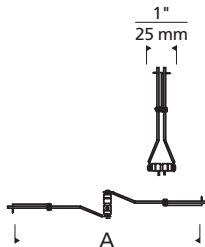

FreeJack	MonoRail	Two-Circuit MonoRail	Wall MonoRail	Kable Lite	T-trak™
N/A	N/A	N/A	N/A		N/A

K-Johnny

ARCHITECTURAL HEAD

K-JOHNNY WITH
LIL WOK ACCESSORY

Shown approximately 30% actual size.

DESCRIPTION

Versatile, field-cuttable, with a pivoting head to direct the beam. For use with Kable Lite systems with separations of 1" to 144".

SYSTEM

Available for Kable Lite only.

COLOR

None.

FINISH

Chrome, satin nickel.

LAMP

Low-voltage Halogen MR16 lamp up to 75 watts (not included).

WEIGHT

0.15-0.30 lb./0.07-0.14 kg. ±

ORDERING INFORMATION

700KJOH	CABLE SEPARATION (A)	FINISH
	05 UP TO 5.5"	C CHROME
	12 UP TO 12"	S SATIN NICKEL
	18 UP TO 18"	
	24 UP TO 24"	
	48 UP TO 48"	
	144 UP TO 144"	