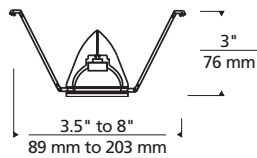

## ARCHITECTURAL HEAD

K-BYE-BYE

Shown approximately 40% actual size.

### DESCRIPTION

Adjustable arms rotate individually, lamp rotates 360°. For cable separations of 3.5" to 8".