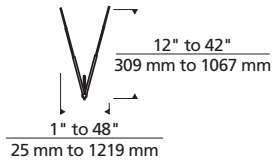

DESCRIPTION

Arms telescope individually from 12-42", creating unlimited angles. Head rotates 330° and has swivel and pivot action to direct the beam. For cable separations of 1" to 48".

SYSTEM

Available for Kable Lite only.

WEIGHT

0.25 lb./0.11 kg. ±

ORDERING INFORMATION

700KTEL16

FINISH

- C CHROME
- S SATIN NICKEL

7400 Linder Avenue T 847.410.4400
Skokie, Illinois 60077 F 847.410.4500

www.techlighting.com