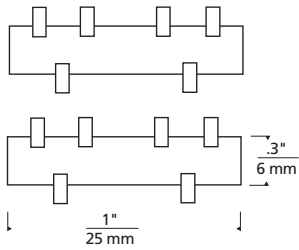

Conductive Connectors

Shown approx. 85% actual size.

DESCRIPTION

Connectors join cables end to end. Pair.

FINISH

Chrome, satin nickel.

WEIGHT

0.05 lb./0.023 kg. ±

kl_conduct_connectrs_spec.pdf

ORDERING INFORMATION

700PARTD2

FINISH

C CHROME

S SATIN NICKEL

TECH LIGHTING®

7400 Linder Avenue T 847.410.4400
Skokie, Illinois 60077 F 847.410.4500