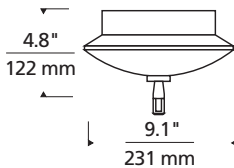

Surface Transformer

SINGLE-FEED, 24 VOLTS 300 WATTS

Shown approx. 20% actual size.

mo_srt324d_spec.pdf

DESCRIPTION

This single-feed surface transformer converts standard 120 line voltage to 24 volts to provide the necessary voltage for powering a MonoRail low-voltage lighting system. It can power lamps totaling up to 300 watts. The transformer is concealed inside a decorative housing with a fast acting secondary circuit breaker that will safely turn the system off should a short occur. Once the short has been removed the breaker can be reset.

INSTALLATION

This product can mount to either a 4" square electrical box with round plaster ring or an octagon electrical box (not included). Rail is installed through the power feeds on the canopy to bring power to the run.

FINISH

Antique bronze, chrome, satin nickel, black, white. Black and white finish have satin nickel feeds.

COMPATIBLE RIGID STANDOFFS

The shortest rigid standoff that can be used with this surface transformer is the 4" rigid standoff (sold separately). If dropping the rail more than 4" below the ceiling, order the desired rigid standoff length and one compatible power extender (sold separately).