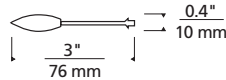

Wood Handle

acc_wood_handle_spec.pdf

STAINABLE BARE WOOD HANDLE
Shown approx. 60% actual size.

DESCRIPTION

Decorative handle tipped with wood has screw base to fit Aero and Sprocket handle holes.

TYPE

Walnut or stainable bare.

FINISH

Antique bronze, chrome or satin nickel stem.

FINISH

Use with Aero or Sprocket head only.

WEIGHT

0.05 lb./0.02 kg. ±

ORDERING INFORMATION

700AERWOOD	TYPE	FINISH
	W WALNUT	Z ANTIQUE BRONZE
	N BARE	C CHROME
		S SATIN NICKEL