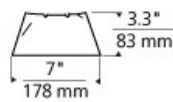

WEIGHT

0.05lb / 0.02kg

ORDERING INFORMATION

700FP	SHAPE OR SIZE	COLOR
11	MR11	WH WHITE
16	MR16/PAR16	

MR16

MR11

TECH LIGHTING®

7400 Linder Avenue T 847.410.4400
 Skokie, Illinois 60077 F 847.410.4500