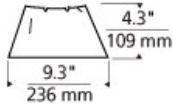

Flight Paper

DESCRIPTION

Decorative shade of white heat-resistant paper. MR16 of up to 50 watts; MR11 of up to 35 watts.

OTHER INFORMATION

Low-voltage MR16 lamp up to 50 watts (not included). Low-voltage MR11 lamp up to 35 watts (not included).

WEIGHT

0.05lb / 0.02kg

ORDERING INFORMATION

700FP	SHAPE OR SIZE	COLOR
11	MR11	WH WHITE
16	MR16/PAR16	

MR16

MR11

TECH LIGHTING®

7400 Linder Avenue T 847.410.4400
 Skokie, Illinois 60077 F 847.410.4500