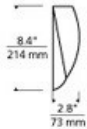

DESCRIPTION

Colored or clear Murano glass surrounds a small frost interior glass. Die-cast base. Provides ambient and up-light. Includes 120 volt, 60 watt G9 base halogen lamp. Dimmable with standard incandescent dimmer. ADA compliant.

INSTALLATION

This product can mount to either a 4" square electrical box with round plaster ring or an octagonal electrical box (not included). For wall mount use only.

DIMMING

Dimmable with a standard incandescent dimmer (not included).

WEIGHT

4lb / 1.81kg

ORDERING INFORMATION

700WSFIR COLOR	FINISH
A AMBER	Z ANTIQUE BRONZE
CF CLEAR	C CHROME
B COBALT	S SATIN NICKEL