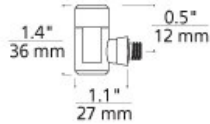

TECH LIGHTING®

7400 Linder Avenue
Skokie, Illinois 60077

T 847.410.4400
F 847.410.4500

www.techlighting.com

700WMOCHED _____

FIXTURE TYPE: _____

JOB NAME: _____

NOTES: _____

_____

_____