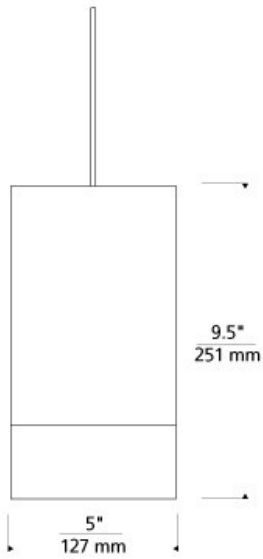

TECH LIGHTING®

7400 Linder Avenue T 847.410.4400
Skokie, Illinois 60077 F 847.410.4500

www.techlighting.com

700 ____ TPO _____

FIXTURE TYPE: _____

JOB NAME: _____

NOTES: _____

_____

_____