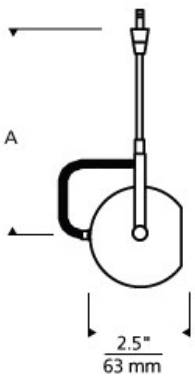

**Pod Head**

AMBER

AMETHYST

CLEAR

**DESCRIPTION**

Modern head surrounded by a translucent glass orb. Head rotates 360°, pivots 260° to direct the beam. MR16 lamp of up to 50 watts (not included).

**SYSTEM**

Available for FreeJack, MonoRail, Two-Circuit MonoRail, and Wall MonoRail. For use on T-trak, order FreeJack version and T-trak FreeJack Connector (sold separately).

**INSTALLATION**

Socket terminates with FreeJack male connector, which may be installed into a system connector. Elements ordered with a system prefix include a connector for that system.

**WEIGHT**

0.56lb / 0.25kg

**ORDERING INFORMATION**

700	SYSTEM	POD	LENGTH	COLOR	FINISH
FJ	FREEJACK (MONO POINT)		03 3"	A AMBER	C CHROME
MO	MONORAIL		06 6"	M AMETHYST	S SATIN NICKEL
MO2	TWO-CIRCUIT MONORAIL		12 12"	C CLEAR	
WMO	WALL MONORAIL		18 18"		