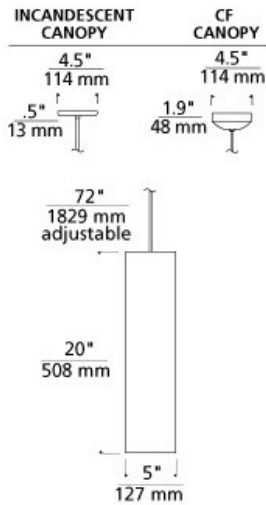

Piper Grande Pendant 

ANTIQU
BRONZE

CHROME

GLOSS
BLACK

GLOSS
WHITE

SATIN
NICKEL

DESCRIPTION

A large, sleek cylindrical, metal shade provides crisp down light. Black, satin nickel, and white finish options highlighted with satin detail and clear cable; antique bronze finish highlighted with antique bronze detail and brown cable. Includes 120 volt, 50 watt medium base PAR 20 lamp or 18 watt, 850+ lumen field replaceable LED module. Fixture is provided with six feet of field-cutable cable. Incandescent and LED versions are dimmable with standard incandescent dimmer.

INSTALLATION

This product can mount to either a 4" square electrical box with round plaster ring or an octagon electrical box.

DIMMING

Incandescent version dimmable with standard incandescent dimmer. LED version dimmable with low-voltage electronic dimmer.