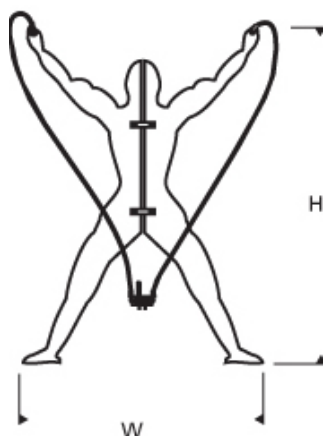

Metal Man Functional Art

DESCRIPTION

Whimsical art fixture of a metal man holding a positionable low-voltage, MR16 lamp of up to 75 watts. Ground aluminum finish. Two sizes, three styles. Lamp not included. System mounting bracket or Kable Lite mounting feet included.

SYSTEM

Available for FreeJack, MonoRail, Two-Circuit MonoRail, and Wall MonoRail. For use on T-trak, order FreeJack version and T-trak FreeJack Connector (sold separately).

ACCESSORIES & OPTICAL CONTROLS

Backlight Shield, Barndoors, Cone Glass Shield, Flight Paper, Lil Egypt Shade, Lil Wok Shade, Louver Lens Holder, Round Glass Shield, Snap Louver Lens Holder

WEIGHT

0.08-0.17lb / 0.04-0.08kg

ORDERING INFORMATION

700	SYSTEM	MM	SHAPE OR SIZE	CABLE SEPARATION	FINISH
	FJ	FREEJACK (MONO POINT)	5HA 5.5" W X 8" H HANG	5.50000	C CHROME S SATIN NICKEL
	KL	KABLE LITE	5PO 5.5" W X 8" H POINT	8.00000	
	MO	MONORAIL			
	MO2	TWO-CIRCUIT MONORAIL	5ST 5.5" W X 8" H STRETCH		
			8HA 8" W X 12" H HANG		
			8PO 8" W X 12" H POINT		
			8ST 8" W X 12" H STRETCH		