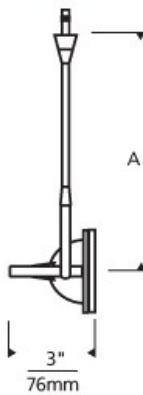

John Head

DESCRIPTION

Adjustable head tilts and rotates infinitely. Integral louver lens holder can hold a single glass lens (sold separately) or an eggcrate louver (included). Low-voltage, MR16 lamp of up to 50 watts (not included).

SYSTEM

Available for FreeJack, MonoRail, Two-Circuit MonoRail, and Wall MonoRail. For use on T~trak, order FreeJack version and T~trak FreeJack Connector (sold separately).

INSTALLATION

Socket terminates with FreeJack male connector, which may be installed into a system connector. Elements ordered with a system prefix include a connector for that system. For use on T~TRAK, order FreeJack version and T~TRAK FreeJack Connector (sold separately).

ACCESSORIES & OPTICAL CONTROLS

Colored Lens, Dichroic Lens, Diffuser Lens, Eggcrate Louver, Linear Spread Lens, Soft Focus Lens, UV Filter

WEIGHT

0.2lb / 0.09kg

ORDERING INFORMATION

700	SYSTEM	JON	LENGTH	FINISH
FJ	FREEJACK (MONO POINT)		03 3"	Z ANTIQUE BRONZE
MO	MONORAIL		06 6"	C CHROME
MO2	TWO-CIRCUIT MONORAIL		12 12"	S SATIN NICKEL
WMO	WALL MONORAIL		18 18"	
			24 24"	