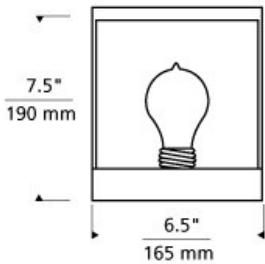

**Corbel Classic Wall**

AMBER

CLEAR

SMOKE

**DESCRIPTION**

Thick outer cast glass is created by pouring molten glass into a mold. Encapsulated bubbles and subtle texture provide visual warmth and interest. Includes 60 watt medium base Classic Edison Style Lamp. Dimmable with standard incandescent dimmer.