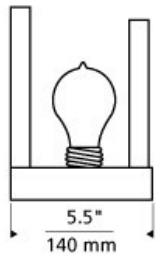

**Corbel Classic Wall**

AMBER

CLEAR

SMOKE

**DESCRIPTION**

Thick outer cast glass is created by pouring molten glass into a mold. Encapsulated bubbles and subtle texture provide visual warmth and interest. Includes 60 watt medium base Classic Edison Style Lamp. Dimmable with standard incandescent dimmer.

**INSTALLATION**

Mounts to a standard 4" square junction box with round plaster ring (provided by electrician).

**DIMMING**

Dimmable with standard incandescent dimmer.

**ORDERING INFORMATION**

700WSCR	COLOR	FINISH	LAMP
A	AMBER	Z ANTIQUE BRONZE	INCANDESCENT 120V
C	CLEAR	S SATIN NICKEL	
K	SMOKE		