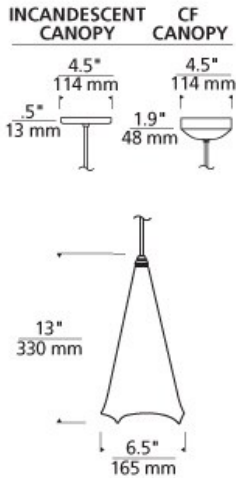

Ovation Pendant

DESCRIPTION

Hand pulled glass shade, richly layered in brilliant color, with machined top or glass ball detail suspended from a round canopy. Black, satin nickel, and white canopy options include satin nickel top detail and clear cable; antique bronze includes antique bronze detail and brown cable. Handmade wrought iron wrap accessory sold separately below. Includes 120 volt, 75 watt A19mediumbase lamp or 18 watt GX24Q-2 base triple tube compact fluorescent lamp (electronic ballast included). Fixture is provided with six feet of field-cutable cable. Incandescent version dimmable with standard incandescent dimmer.

INSTALLATION

This product can mount to either a 4" square electrical box with round plaster ring or an octagon electrical box.

DIMMING

Incandescent version dimmable with a standard incandescent dimmer.

ACCESSORIES & OPTICAL CONTROLS

Line-voltage Swag Hook, Ovation Iron Wrap

WEIGHT

3.3lb / 1.5kg

ORDERING INFORMATION

700	SYSTEM	OVP	COLOR	Glass Ball Color	FINISH	LAMP
TD	LINE-VOLTAGE PENDANTS	R	FERRARI RED	AN AMBER BALL	Z ANTIQUE BRONZE	INCANDESCENT 120V
		A	TAHOE PINE AMBER	CN CLEAR BALL	B BLACK	-CF COMPACT FLUORESCENT 120V
		T	TORTOISE SHELL	NN NO BALL	S SATIN NICKEL	COMPACT FLUORESCENT 277V
		W	WHITE FRIT	RN RED BALL	W WHITE	