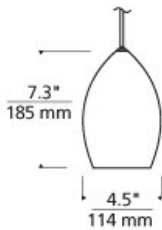

Fire Onyx Pendant

DESCRIPTION

Warm onyx in an elegant teardrop shape. Black, satin nickel, and white finish options highlighted with a satin nickel detail and clear cable; antique bronze finish includes antique bronze detail and brown cable. Includes 120 volt, 60w BT15 medium base halogen lamp or GX24Q-1 base 13w triple tube compact fluorescent lamp (electronic ballast included). Fixture is provided with six feet of field-cutable cable. Incandescent version dimmable with standard incandescent dimmer.