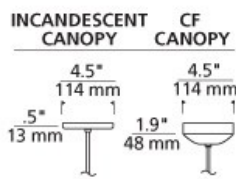

Fire Onyx Pendant

DESCRIPTION

Warm onyx in an elegant teardrop shape. Black, satin nickel, and white finish options highlighted with a satin nickel detail and clear cable; antique bronze finish includes antique bronze detail and brown cable. Includes 120 volt, 60w BT15 medium base halogen lamp or GX24Q-1 base 13w triple tube compact fluorescent lamp (electronic ballast included). Fixture is provided with six feet of field-cutable cable. Incandescent version dimmable with standard incandescent dimmer.

Line-voltage Swag Hook

WEIGHT

4.8lb / 2.18kg

ORDERING INFORMATION

700	SYSTEM	FIRXH	COLOR FINISH	LAMP
TD	LINE-VOLTAGE PENDANTS	ONYX	Z ANTIQUE BRONZE B BLACK S SATIN NICKEL W WHITE	INCANDESCENT 120V COMPACT -CF FLUORESCENT 120V -CF277 COMPACT FLUORESCENT 277V