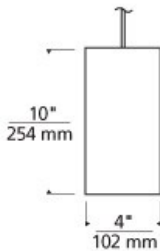

TECH LIGHTING®

7400 Linder Avenue T 847.410.4400
Skokie, Illinois 60077 F 847.410.4500

www.techlighting.com

700 ____ CBOGPH ____

FIXTURE TYPE: _____

JOB NAME: _____

NOTES: _____

_____

_____