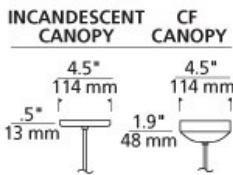

TECH LIGHTING®

7400 Linder Avenue T 847.410.4400
Skokie, Illinois 60077 F 847.410.4500

www.techlighting.com

700 ____ CBOGPH ____

FIXTURE TYPE: _____

JOB NAME: _____

NOTES: _____

_____

_____