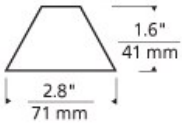

TECH LIGHTING®

7400 Linder Avenue
Skokie, Illinois 60077

T 847.410.4400
F 847.410.4500

www.techlighting.com

700TAZA _____

FIXTURE TYPE: _____

JOB NAME: _____

NOTES: _____

_____

_____

_____