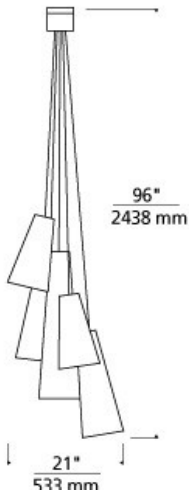

**Spire Chandelier**

CAMEL

CHARCOAL  
GRAY

CHOCOLATE  
BROWN

**DESCRIPTION**

Sophisticated tapered felt pendants combine to create an elegant yet casual chandelier. Pre-Cut option is pictured. Standard option includes eight feet of field-cutable cable for each pendant. Includes five low-voltage, 50 watt halogen bi-pin lamps and low-voltage electronic transformer. Dimmable with low-voltage electronic dimmer.

**INSTALLATION**

Mounts to a standard 4" square junction box with round plaster ring (provided by electrician).

**DIMMING**

Dimmable with low-voltage electronic dimmer.

**ORDERING INFORMATION**

700CHSPR	SHAPE OR SIZE	COLOR	FINISH	LAMP
P96	PRE-CUT LENGTH	E CAMEL	Z ANTIQUE BRONZE	INCANDESCENT
SN96	STANDARD LENGTH	O CHARCOAL GRAY	S SATIN NICKEL	
		N CHOCOLATE BROWN		