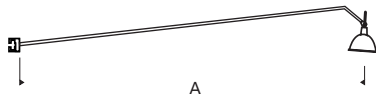

hds_wally_lite_spec.pdf