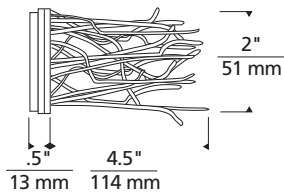

# Wild Thing

acc\_wildthing\_spec.pdf

Shown approx. 40% actual size.

**DESCRIPTION**

Accessory of flexible strands of black and gold glass beads. Cannot hold a lens or louver.

**FINISH**

Black and gold beads on a black.

**LAMP**

Low-voltage MR16 lamp up to 75 watts (not included).

**USAGE**

Available for use on CP1, DJ-Archie, DJ-Georgi, DJ-Telescope, DJ-Wally Lite, Joshua Ceiling, K-Giro, K-Jane, K-Johnny, K-Pivot, K-Telescope, LC-Archie, LC-Georgi, LC-Wally Lite, Metal Man, Metal Woman, MO-Pivot, Parachute, Sprocket, Swivel, Tele, Wall Archie, Wall Georgi, Wall Telescope, Wally Lite (sold separately).