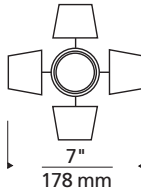

Barndoors

acc_barndoors_spec.pdf

Shown approx. 35% actual size.

DESCRIPTION

Secures to front of MR16 lamp to control light. Includes Louver Lens Holder. Can hold up to two lenses or louvers.

COLOR

Black only.

LAMP

Low-voltage MR16 lamp up to 75 watts (not included).

USAGE

Available for use on CP1, DJ-Archie, DJ-Georgi, DJ-Telescope, DJ-Wally Lite, Joshua Ceiling, K-Giro, K-Jane, K-Johnny, K-Pivot, K-Telescope, LC-Archie, LC-Georgi, LC-Wally Lite, Metal Man, Metal Woman, MO-Pivot, Parachute, Sprocket, Swivel, Tele, Wall Archie, Wall Georgi, Wall Telescope, Wally Lite (sold separately).