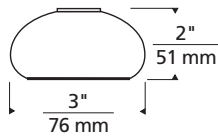

Meteorite

Shown approx. 25% actual size.

DESCRIPTION

Dome-shaped case glass or clear. Includes Snap Louver Lens Holder, which can hold a single lens or louver (for use with MR16) and spring clip and Pyrex glass shield (for use with bi-pin lamp).

WEIGHT

0.50 lb./0.23 kg. ±

acc_meteorite_spec.pdf

ORDERING INFORMATION

700MET	COLOR	FINISH
	AM AMBER	Z ANTIQUE BRONZE
	CR CLEAR	C CHROME
	BL COBALT	S SATIN NICKEL
	FR FROST	
	RD RED	

7400 Linder Avenue T 847.410.4400
Skokie, Illinois 60077 F 847.410.4500