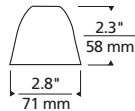

Lil Egypt

Shown approx. 30% actual size.

acc_lilegypt_spec.pdf

DESCRIPTION

Finely handcrafted beaded shade accessory reduces backlight from MR16. Includes Snap Louver Lens Holder. Holds a single lens or louver.