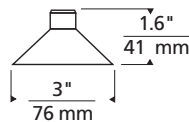

Lil Wok

acc_lilwok_spec.pdf

Shown approx. 40% actual size.

DESCRIPTION

Decorative metal shade reduces backlight from MR16. Includes Snap Louver Lens Holder. Holds a single lens or louver.

COLOR

Antique bronze, black, copper, silver.