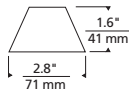

Cone Glass Shield

Shown approx. 30% actual size.

DESCRIPTION

Backlight shield of colored frosted glass. Includes optional Cone Louver Lens Holder. Holds up to two lenses or louvers.

COLOR

Amber, cobalt, frost, green, rose.