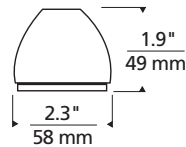

Round Glass Shield

Shown approx. 25% actual size.

DESCRIPTION

Backlight shield of colorful translucent glass. Includes Louver Lens Holder. Can hold up to two lenses or louvers.

COLOR

Amber, cobalt, frost, green.