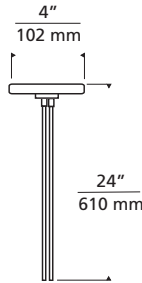

# Kable Lite 4" Round Canopy

4" ROUND CANOPY SHOWN WITH METAL WOMAN  
(sold separately)  
Shown approx. 20% actual size.

**DESCRIPTION**

Install the Kable Lite 4" Round Canopy to the wall or ceiling, then attach a Kable Lite head to create your own fixture or sconce. Two 24" long, field-cuttable and bendable wire leads. *Kable Lite elements sold separately.*

**INSTALLATION**

4" round flush canopy can mount to either a 4" electrical box with round plaster ring or an octagon electrical box (not included). 12 volt, 75 watt electronic transformer (included) fits inside junction box.

**DIMMING**

May be dimmed with a standard incandescent dimmer (not included).

**FINISH**

Chrome, satin nickel.

**REQUIRED USAGE**

Any Kable Lite head (sold separately).

**WEIGHT**

0.85 lb./0.39 kg. ±