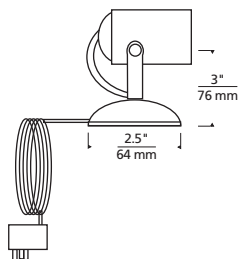

# Lil Wonder

Shown approx. 40% actual size.

**DESCRIPTION**

Just 4" tall, Lil Wonder goes anywhere! The canopy can screw onto a wall or sit on the floor. Automatic shut off if tipped over. Head pivots to direct beam. Includes 12 volt plug-in transformer.

**FINISH**

Black, white, satin nickel.

**LAMP**

Low-voltage Halogen 35 watt MR11 lamp included.

**WEIGHT**

1.35 lb./0.61 kg. ±

de\_lil\_wonder\_spec.pdf

**ORDERING INFORMATION**