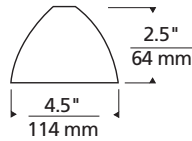

# Belladonna

Shown approx. 15% actual size.

**DESCRIPTION**

Large belled metal shade with plated finish. Includes Eggcrate Louver.

**COLOR**

Antique bronze, chrome, copper, satin nickel.

**LAMP**

Low-voltage MR16 lamp up to 50 watts (not included).

**USAGE**

Available for use on Aero, Curly Torpedo, Tilt, Torpedo, Torpedo Pendant (sold separately).

**WEIGHT**

0.46 lb./0.21 kg. ±

acc\_belladonna\_spec.pdf

**ORDERING INFORMATION**

**700BELL**

COLOR