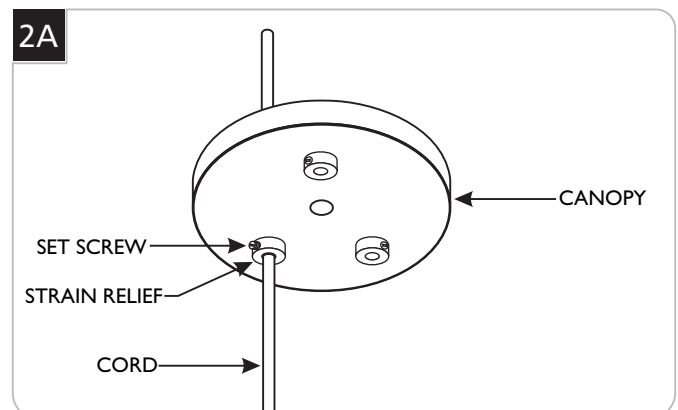

Line-Voltage Mini Canopy 3 Port

700TDMRD3_1.0

GENERAL PRODUCT INFORMATION:

This product can mount to either a 4" square electrical box with a round plaster ring or an octagon electrical box.

This product is suitable for damp locations.

This instruction shows a typical installation.

Preparing the Canopy

- 1 Remove the crossbar from the canopy by completely unscrewing the decorative bolt.

- 2 Mount the crossbar assembly to the electrical box with the two provided #8-32 screws.

Install the Fixture

- 1 Loosen (**Do Not Remove**) the set screw on each strain relief.
- 2 Feed a fixture cord through each the strain relief.

Note: Taping down the frayed end of the cloth may assist in feeding it through the strain relief.

2B

- 3** Adjust each fixture's height (from bottom of the fixture shade to top of the canopy) by pulling the fixture cords through the strain relief.
- 4** When the desired look is achieved, tighten the set screw on each strain relief.