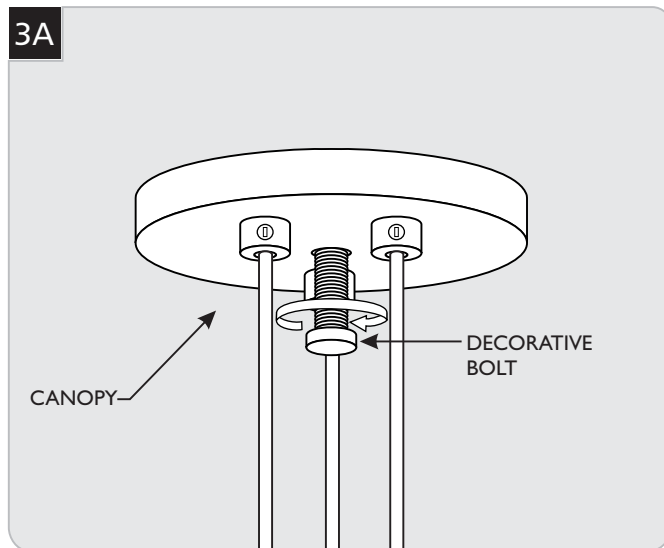

Install the Canopy

3A

1. 1 Place all wires and wire nut connections properly inside the electrical box.
2. 2 Align the canopy center hole with the crossbar center hole.
3. 3 Slide the canopy up against the ceiling and secure it in place by tightening the decorative bolt.