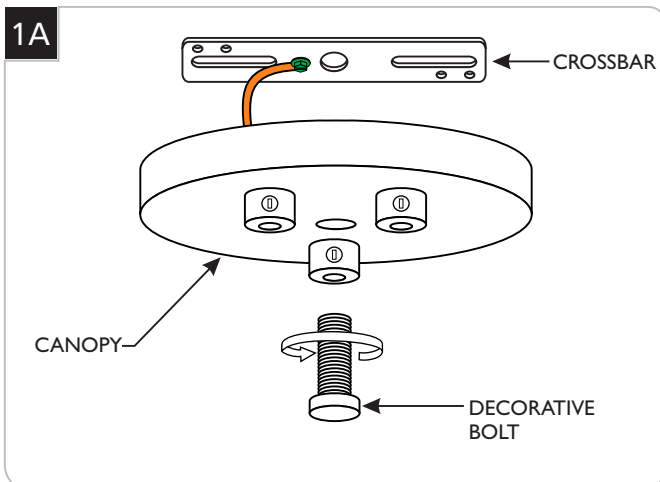

Line-Voltage Mini Canopy 3 Port

700TDMRD3_1.0

GENERAL PRODUCT INFORMATION:

This product can mount to either a 4" square electrical box with a round plaster ring or an octagon electrical box.

This product is suitable for damp locations.

This instruction shows a typical installation.

Preparing the Canopy

- 1 Remove the crossbar from the canopy by completely unscrewing the decorative bolt.

- 2 Mount the crossbar assembly to the electrical box with the two provided #8-32 screws.

Install the Fixture

- 1 Loosen (**Do Not Remove**) the set screw on each strain relief.
- 2 Feed a fixture cord through each the strain relief.

Note: Taping down the frayed end of the cloth may assist in feeding it through the strain relief.

Install the Canopy

3A

- 1 Place all wires and wire nut connections properly inside the electrical box.
- 2 Align the canopy center hole with the crossbar center hole.
- 3 Slide the canopy up against the ceiling and secure it in place by tightening the decorative bolt.