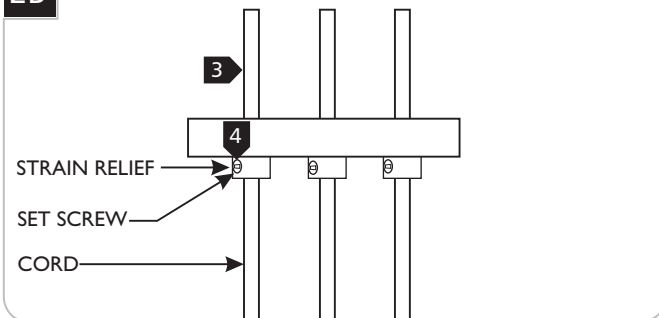

Line-Voltage Mini Canopy 3 Port

700TDMRD3_1.0

GENERAL PRODUCT INFORMATION:

This product can mount to either a 4" square electrical box with a round plaster ring or an octagon electrical box.

This product is suitable for damp locations.

This instruction shows a typical installation.

Preparing the Canopy

- 1 Remove the crossbar from the canopy by completely unscrewing the decorative bolt.

- 2 Mount the crossbar assembly to the electrical box with the two provided #8-32 screws.

Install the Fixture

- 1 Loosen (**Do Not Remove**) the set screw on each strain relief.
- 2 Feed a fixture cord through each the strain relief.

Note: Taping down the frayed end of the cloth may assist in feeding it through the strain relief.

2B

- 3** Adjust each fixture's height (from bottom of the fixture shade to top of the canopy) by pulling the fixture cords through the strain relief.
- 4** When the desired look is achieved, tighten the set screw on each strain relief.