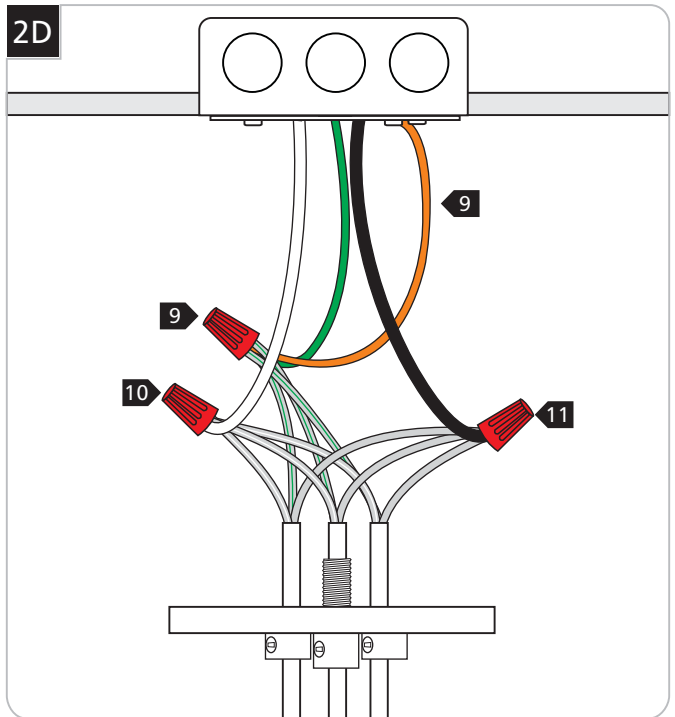

1. **5** Leave 6" of the cord behind the canopy for power connections. Cut the excess cord.
2. **6** From the end of the cord, strip the insulation 4" using a sharp knife. Make sure not to nick the inner wires.
3. **7** Strip the end of the wires.
4. **8** Repeat for all the cords

2D