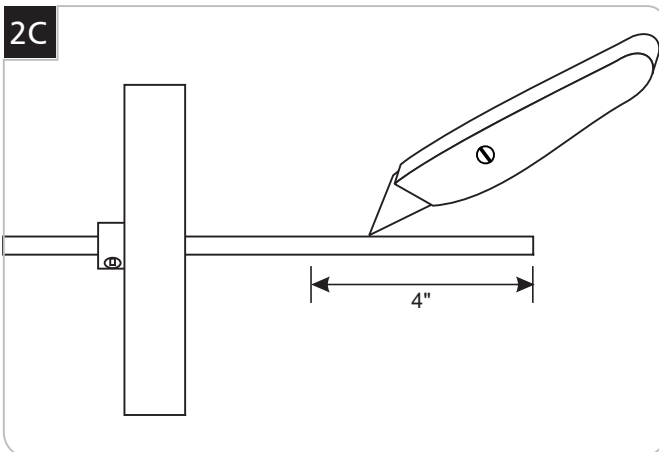

1. **3** Adjust each fixture's height (from bottom of the fixture shade to top of the canopy) by pulling the fixture cords through the strain relief.
2. **4** When the desired look is achieved, tighten the set screw on each strain relief.

2C