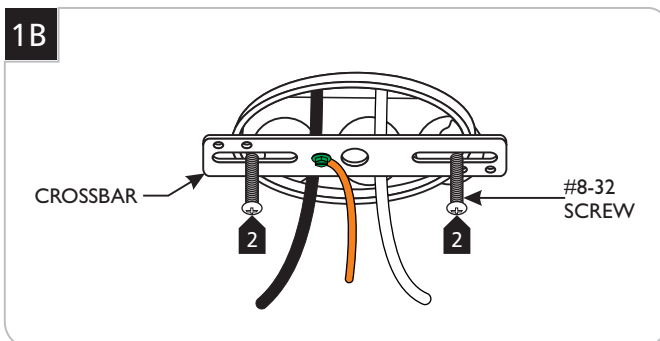

Line-Voltage Mini Canopy 3 Port

700TDMRD3_1.0

GENERAL PRODUCT INFORMATION:

This product can mount to either a 4" square electrical box with a round plaster ring or an octagon electrical box.

This product is suitable for damp locations.

This instruction shows a typical installation.

Preparing the Canopy

- 1 Remove the crossbar from the canopy by completely unscrewing the decorative bolt.

- 2 Mount the crossbar assembly to the electrical box with the two provided #8-32 screws.

2B

- 3** Adjust each fixture's height (from bottom of the fixture shade to top of the canopy) by pulling the fixture cords through the strain relief.
- 4** When the desired look is achieved, tighten the set screw on each strain relief.

Install the Canopy

3A

- 1 Place all wires and wire nut connections properly inside the electrical box.
- 2 Align the canopy center hole with the crossbar center hole.
- 3 Slide the canopy up against the ceiling and secure it in place by tightening the decorative bolt.