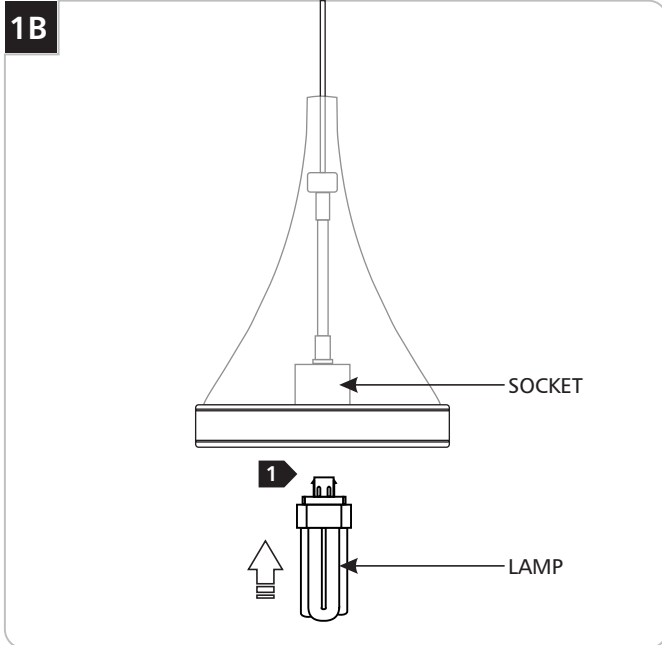

Parfum Grande Pendant (Compact Fluorescent)

700TDPFMGP_-CF 1.0

PENDANTS

GENERAL PRODUCT INFORMATION:

This product is suitable for damp locations.

Installing the Lamp (Transparent Bottom)

CAUTION: To reduce the risk of a burn or electric shock during relamping, disconnect the power to the fixture.

Use **MAX 120 volt, 9 Watt** type medium base baby Plumen lamp.

1 Screw the lamp into the socket.

Installing the Lamp (Non Transparent Bottom)

CAUTION: To reduce the risk of a burn or electric shock during relamping, disconnect the power to the fixture.

Use **MAX 32 Watt** GX24Q-3 Base Triple Tube Compact Fluorescent Lamp.

2 Hold the fixture assembly with one hand and push the lamp base firmly all the way into the socket.

Assemble the Fixture

- 1 Screw the bottom shade into the ring.