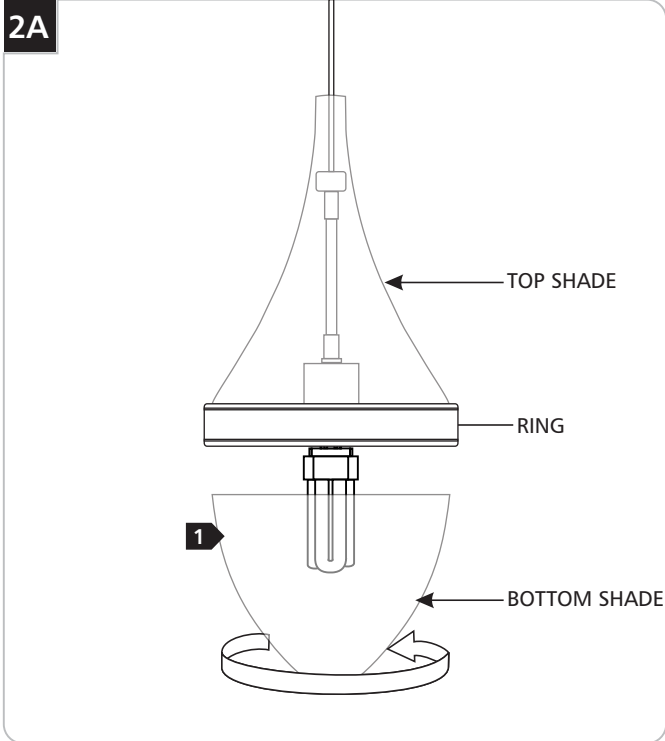

Parfum Grande Pendant (Compact Fluorescent)

700TDPFMGP_-CF 1.0

PENDANTS

GENERAL PRODUCT INFORMATION:

This product is suitable for damp locations.

Installing the Lamp (Transparent Bottom)

CAUTION: To reduce the risk of a burn or electric shock during relamping, disconnect the power to the fixture.

Use **MAX 120 volt, 9 Watt** type medium base baby Plumen lamp.

1 Screw the lamp into the socket.

Installing the Lamp (Non Transparent Bottom)

CAUTION: To reduce the risk of a burn or electric shock during relamping, disconnect the power to the fixture.

Use **MAX 32 Watt** GX24Q-3 Base Triple Tube Compact Fluorescent Lamp.

2 Hold the fixture assembly with one hand and push the lamp base firmly all the way into the socket.

Assemble the Fixture

- 1 Screw the bottom shade into the ring.