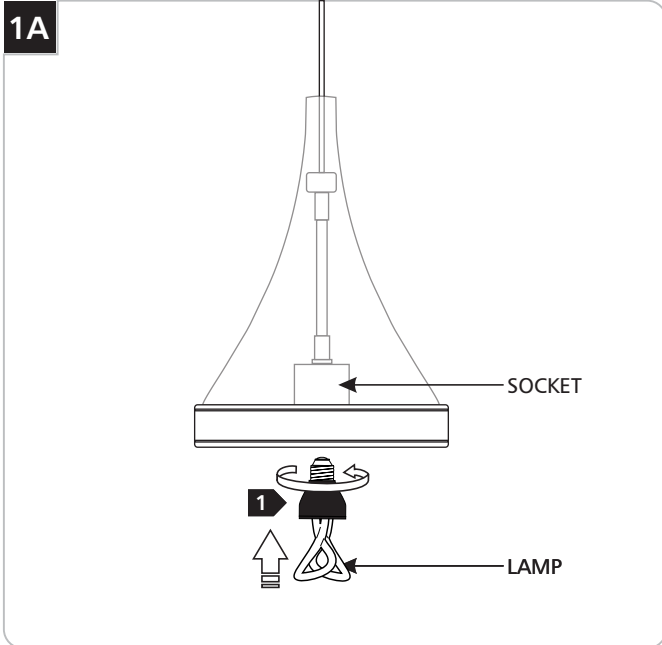

Parfum Grande Pendant (Compact Fluorescent)

700TDPFMGP_-CF 1.0

PENDANTS

GENERAL PRODUCT INFORMATION:

This product is suitable for damp locations.

Installing the Lamp (Transparent Bottom)

CAUTION: To reduce the risk of a burn or electric shock during relamping, disconnect the power to the fixture.

Use **MAX 120 volt, 9 Watt** type medium base baby Plumen lamp.

1 Screw the lamp into the socket.

Installing the Lamp (Non Transparent Bottom)

CAUTION: To reduce the risk of a burn or electric shock during relamping, disconnect the power to the fixture.

Use **MAX 32 Watt** GX24Q-3 Base Triple Tube Compact Fluorescent Lamp.

2 Hold the fixture assembly with one hand and push the lamp base firmly all the way into the socket.

Assemble the Fixture

- 1 Screw the bottom shade into the ring.