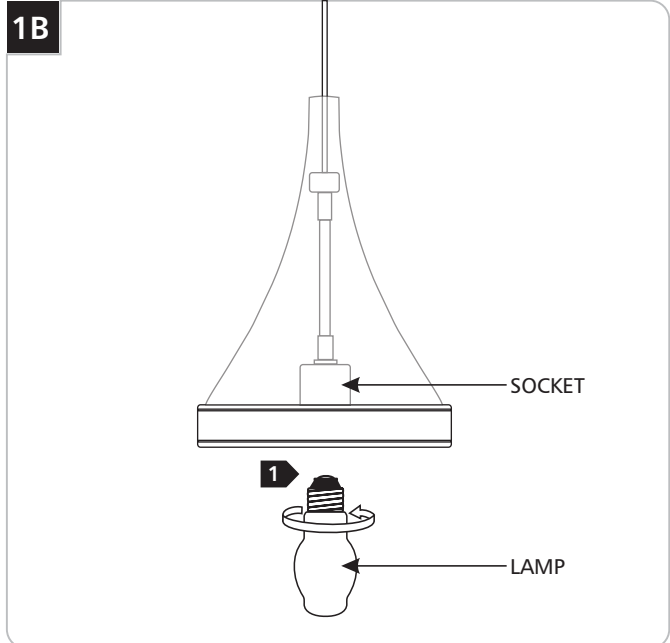

Parfum Grande Pendant

700TDPFMGP_ 1.0

PENDANTS

GENERAL PRODUCT INFORMATION:

This product is suitable for damp locations.

This product can be dimmed with a standard incandescent dimmer.

Installing the Lamp (Transparent Bottom)

CAUTION: To reduce the risk of a burn or electric shock during relamping, disconnect the power to the fixture.

Use **MAX 60 Watt** S-21 Squirrel Cage medium base lamp or other style **60 Watt** medium base lamp.

1 Screw the lamp into the socket.

Installing the Lamp (Non Transparent Bottom)

CAUTION: To reduce the risk of a burn or electric shock during relamping, disconnect the power to the fixture.

Use **MAX 60 Watt** Type BT15 medium base lamp.