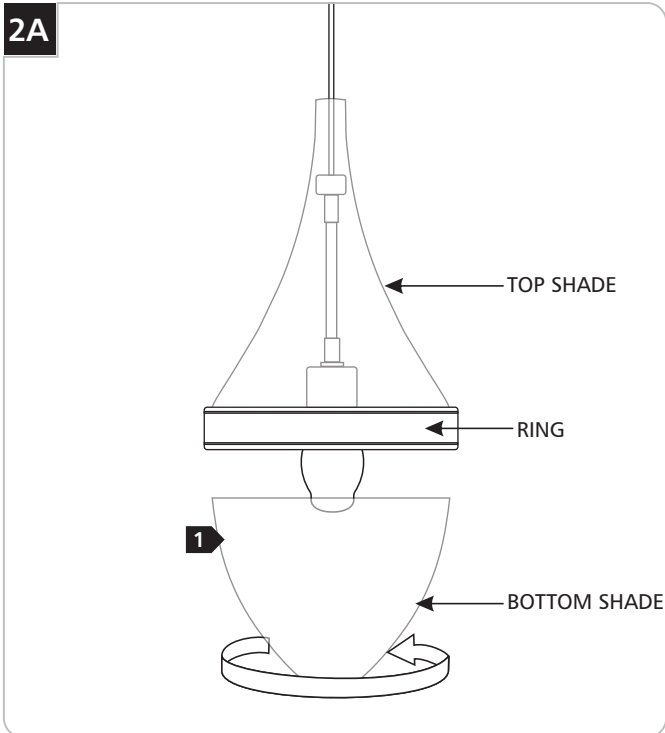

1 Screw the lamp into the socket.

Installing the Lamp (Non Transparent Bottom)

CAUTION: To reduce the risk of a burn or electric shock during relamping, disconnect the power to the fixture.

Use **MAX 60 Watt** Type BT15 medium base lamp.

1 Screw the lamp into the socket.

Assemble the Fixture

2A

1 Screw the bottom shade into the ring.

SAVE THESE INSTRUCTIONS!

7400 Linder Ave, Skokie, IL 60077

847.410.4400

www.techlighting.com