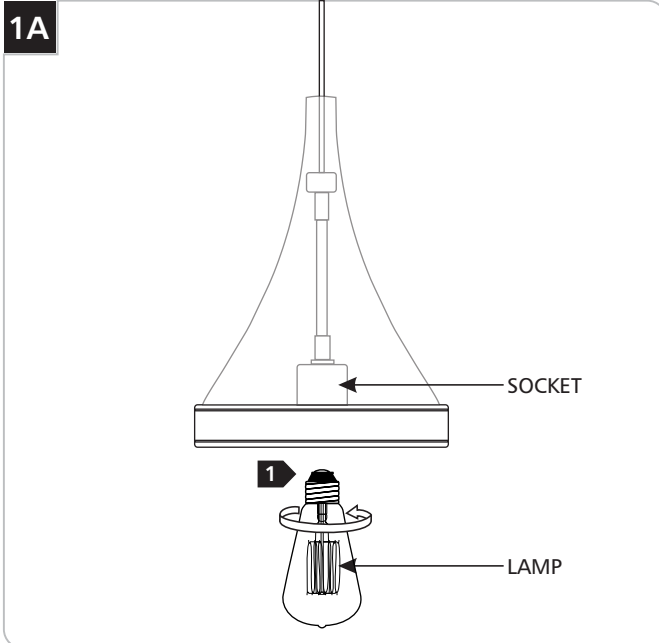

Parfum Grande Pendant

700TDPFMGP_ 1.0

PENDANTS

GENERAL PRODUCT INFORMATION:

This product is suitable for damp locations.

This product can be dimmed with a standard incandescent dimmer.

Installing the Lamp (Transparent Bottom)

CAUTION: To reduce the risk of a burn or electric shock during relamping, disconnect the power to the fixture.

Use **MAX 60 Watt** S-21 Squirrel Cage medium base lamp or other style **60 Watt** medium base lamp.

1 Screw the lamp into the socket.

Installing the Lamp (Non Transparent Bottom)

CAUTION: To reduce the risk of a burn or electric shock during relamping, disconnect the power to the fixture.

Use **MAX 60 Watt** Type BT15 medium base lamp.