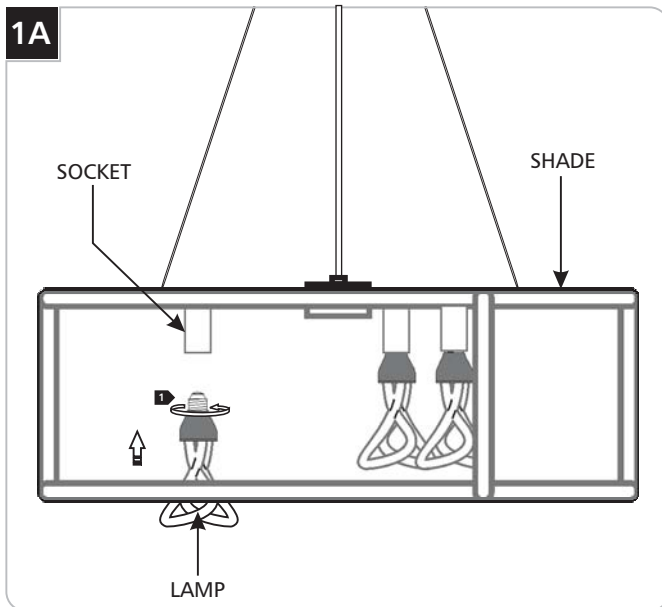

Moiré Pendant (Compact Fluorescent)

700TDMREP_-CF 1.0

GENERAL PRODUCT INFORMATION:

This product is suitable for damp locations.

This instruction shows a typical installation.

Install the Lamps

Use **MAX 120 volt, 11 Watt** medium base Plumen lamp.

- 1 Screw the lamp into the socket.

SAVE THESE INSTRUCTIONS!

TECH LIGHTING®

7400 Linder Ave, Skokie, IL 60077
847.410.4400

www.techlighting.com

© 2013 Tech Lighting, L.L.C. All rights reserved. The "Tech Lighting" graphic is a registered trademark of Tech Lighting, L.L.C. Tech Lighting reserves the right to change specifications for product improvements without notification.