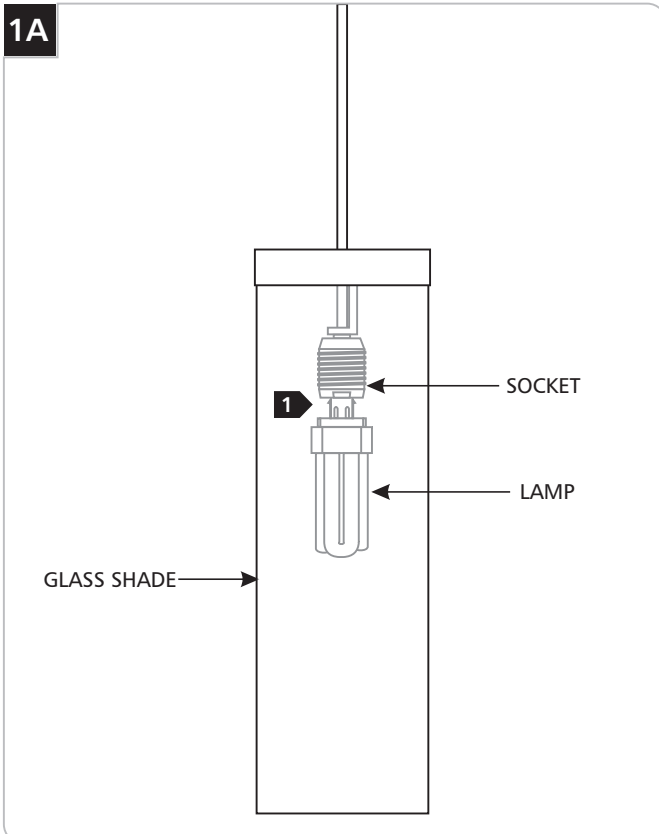

Hudson Compact Fluorescent Pendant

700T_HUDP_-CF

1.4

2 thousand degrees

PENDANTS

GENERAL PRODUCT INFORMATION:

This product is suitable for damp locations.

Installing the Lamp

CAUTION: To reduce the risk of a burn or electric shock during relamping, disconnect the power to the fixture.

Use **MAX 32** Watt GX24Q-3 Base Triple Tube Compact Fluorescent Lamp. 

- From bottom of the glass opening push the lamp pins completely into the socket holes.