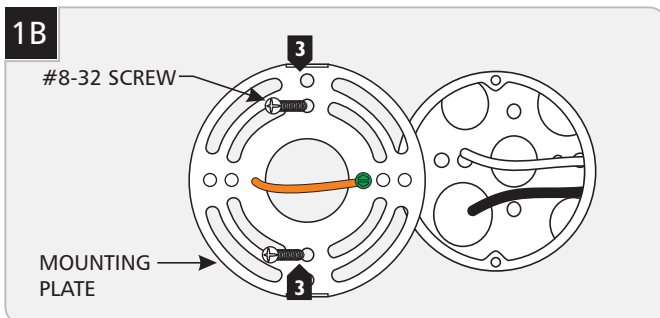

## GENERAL PRODUCT INFORMATION:

Mount to either a 4" square electrical box with round plaster ring or an octagonal electrical box.

Suitable for damp locations.

This product may be dimmed with a low-voltage electronic dimmer.

## Install the Fixture

- 1 With the Allen wrench provided, remove the two mounting plate screws.
- 2 Remove the mounting plate from the back of the fixture.

- 3 Secure the mounting plate to the electrical box with the provided #8-32 screws.

- 4 Connect the fixture to a suitable ground in accordance with local electrical codes.
- 5 Connect the white ballast wire to the neutral power line wire with a wire nut.
- 6 Connect the black ballast wire to the hot power line wire with a wire nut.
- 7 Mount the fixture by sliding it back onto the mounting plate and re-installing the mounting plate screws (reversal of figure 1A).