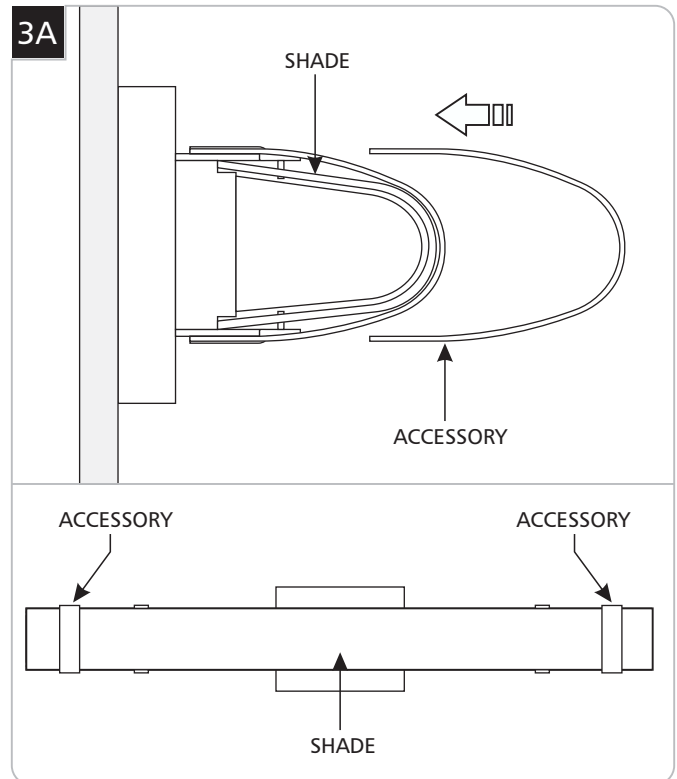

Install the Accessory (optional)

1. 1 Slide the accessories onto the glass, until it snaps into place, at the desired location.

SAVE THESE INSTRUCTIONS!

TECH LIGHTING®

7400 Linder Ave, Skokie, IL 60077

847.410.4400

www.techlighting.com

© 2014 Tech Lighting, L.L.C. All rights reserved. The "Tech Lighting" graphic is a registered trademark of Tech Lighting, L.L.C. Tech Lighting reserves the right to change specifications for product improvements without notification.

A Generation Brands Company