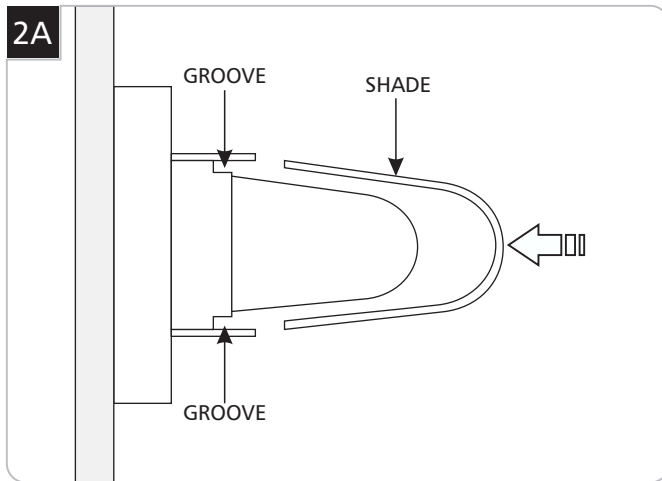

## Install the Fixture

- 1 With the Allen wrench provided, remove the two mounting plate screws.
- 2 Remove the mounting plate from the back of the fixture.

- 3 Secure the mounting plate to the electrical box with the provided #8-32 screws.

- 4 Connect the fixture to a suitable ground in accordance with local electrical codes.
- 5 Connect the white ballast wire to the neutral power line wire with a wire nut.
- 6 Connect the black ballast wire to the hot power line wire with a wire nut.
- 7 Mount the fixture by sliding it back onto the mounting plate and re-installing the mounting plate screws (reversal of figure 1A).

## Install the Shade

- 1 Install the shade into the grooves in the fixture base and hold it in place.

- 2 Secure the shade by installing the brackets and tightening the bracket screws with the provided Allen wrench.