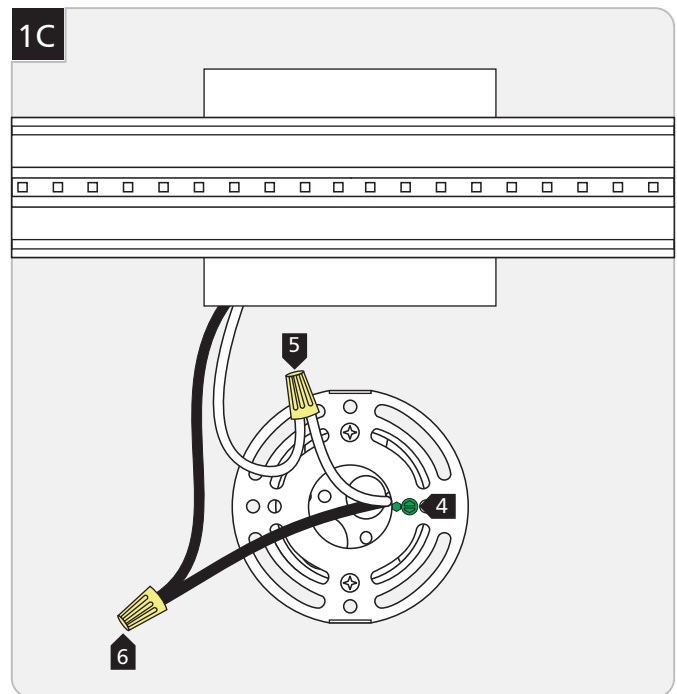

## GENERAL PRODUCT INFORMATION:

Mount to either a 4" square electrical box with round plaster ring or an octagonal electrical box.

Suitable for damp locations.

This product may be dimmed with a low-voltage electronic dimmer.

**CAUTION - RISK OF FIRE**  
 This product must be installed in accordance with the applicable installation code by a person familiar with the construction and operation of the product and the hazards involved.  
 Use minimum 90°C supply conductors.

## Install the Fixture

- 1 With the Allen wrench provided, remove the two mounting plate screws.
- 2 Remove the mounting plate from the back of the fixture.

- 3 Secure the mounting plate to the electrical box with the provided #8-32 screws.

- 4 Connect the fixture to a suitable ground in accordance with local electrical codes.
- 5 Connect the white ballast wire to the neutral power line wire with a wire nut.
- 6 Connect the black ballast wire to the hot power line wire with a wire nut.
- 7 Mount the fixture by sliding it back onto the mounting plate and re-installing the mounting plate screws (reversal of figure 1A).