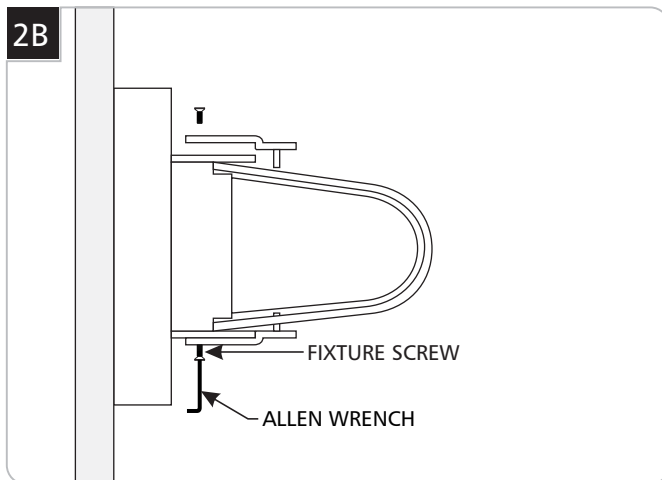

## Install the Fixture

- 1 With the Allen wrench provided, remove the two mounting plate screws.
- 2 Remove the mounting plate from the back of the fixture.

- 3 Secure the mounting plate to the electrical box with the provided #8-32 screws.

- 4 Connect the fixture to a suitable ground in accordance with local electrical codes.
- 5 Connect the white ballast wire to the neutral power line wire with a wire nut.
- 6 Connect the black ballast wire to the hot power line wire with a wire nut.
- 7 Mount the fixture by sliding it back onto the mounting plate and re-installing the mounting plate screws (reversal of figure 1A).

## Install the Shade

- 1 Install the shade into the grooves in the fixture base and hold it in place.

- 2 Secure the shade by installing the brackets and tightening the bracket screws with the provided Allen wrench.