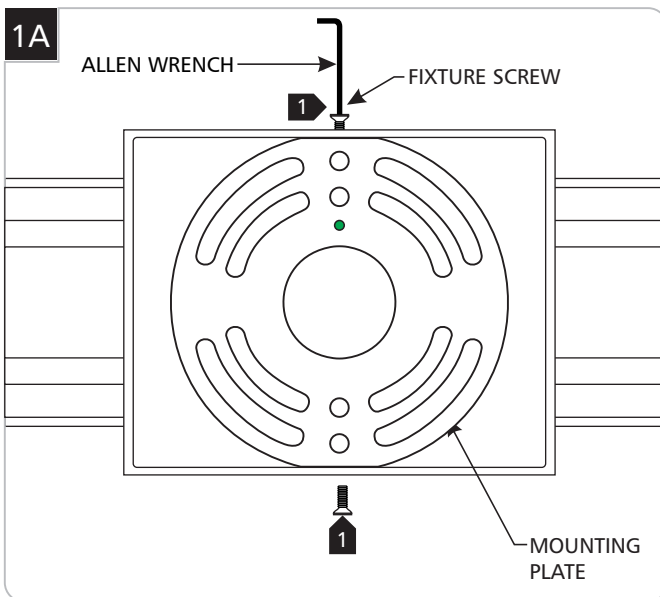

## GENERAL PRODUCT INFORMATION:

Mount to either a 4" square electrical box with round plaster ring or an octagonal electrical box.

Suitable for damp locations.

This product may be dimmed with a low-voltage electronic dimmer.

## Install the Fixture

- 1 With the Allen wrench provided, remove the two mounting plate screws.
- 2 Remove the mounting plate from the back of the fixture.

- 3 Secure the mounting plate to the electrical box with the provided #8-32 screws.

- 4 Connect the fixture to a suitable ground in accordance with local electrical codes.
- 5 Connect the white ballast wire to the neutral power line wire with a wire nut.
- 6 Connect the black ballast wire to the hot power line wire with a wire nut.
- 7 Mount the fixture by sliding it back onto the mounting plate and re-installing the mounting plate screws (reversal of figure 1A).