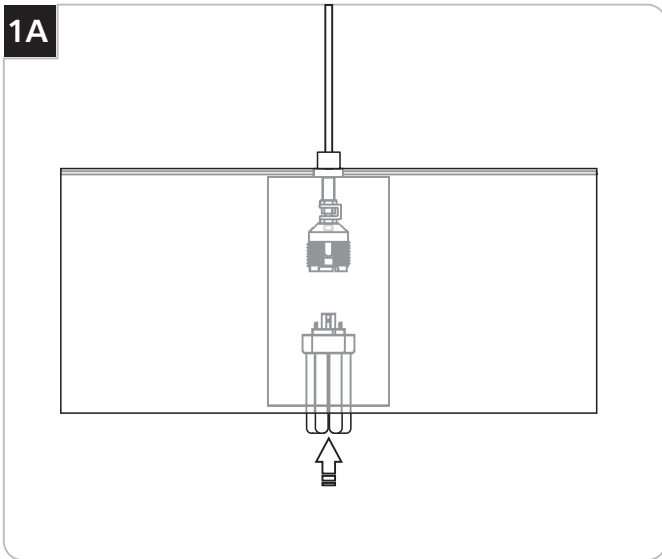

## GENERAL PRODUCT INFORMATION:

This product is suitable for damp locations.

Use **MAX 32 Watt** GX24Q-3 base triple tube compact fluorescent lamp.

- 1 Push the lamp base completely into the socket.

**SAVE THESE INSTRUCTIONS!**