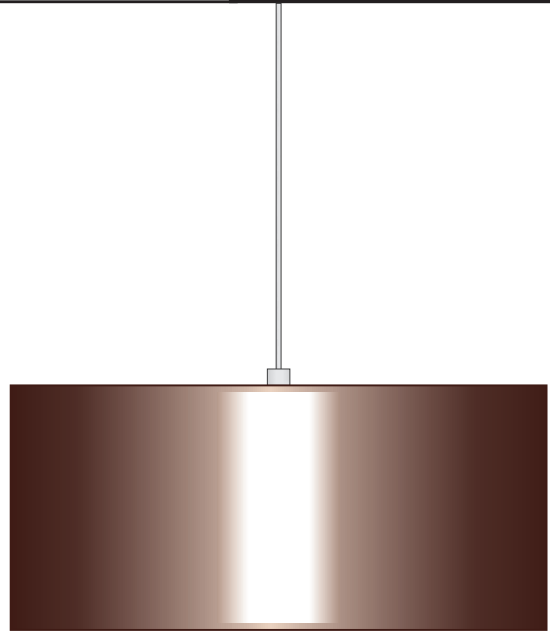

# Dillon Pendant (Compact Fluorescent)

700TDDILP\_-CF

1.0

**2** thousand  
degrees™

PENDANTS

## GENERAL PRODUCT INFORMATION:

This product is suitable for damp locations.

Use **MAX 32 Watt** GX24Q-3 base triple tube compact fluorescent lamp.

- 1 Push the lamp base completely into the socket.

**SAVE THESE INSTRUCTIONS!**