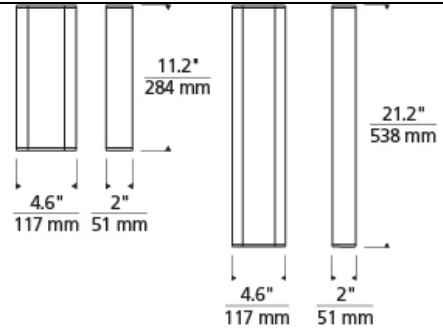

### DESCRIPTION

Warm, calm ambiance is created when thoughtfully hidden LEDs gently refract light off a parabolic anodized metallic surface before passing through a sleek plate glass shield. May be mounted horizontally or vertically. Small includes 12 watt, 660 net lumen, 3000K LED. Large includes 25 watt, 1375 net lumen, 3000K LED. Dimmable with low-voltage electronic dimmer.

### WEIGHT

2.78-5.13lb / 1.26-2.33kg ±

gold haze

gold haze small    gold haze large    satin haze small    satin haze large