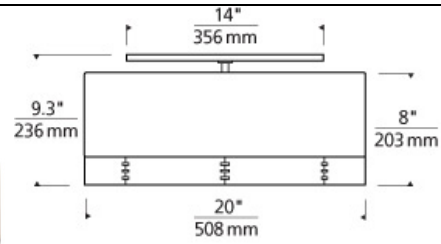

### INSTALLATION

This product can mount to either a 4" square electrical box with round plaster ring or an octagonal electrical box (not included).

white

heather gray

white