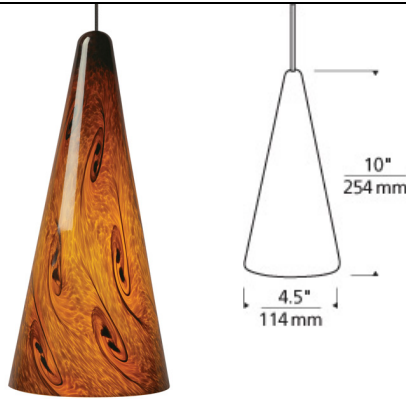

LOW-VOLTAGE PENDANTS

Mini Starry Night Pendant

DESCRIPTION

Cone shaped glass shade richly layered in hand twisted colors with reflective white interior. Includes low-voltage, 50 watt halogen bi-pin lamp or 8 watt replaceable 500 lumen 80 CRI 3000K LED SORAA® module and six feet of field-cutttable suspension cable.

Swag Hook

WEIGHT

1.5lb / 0.68kg ±

dark amber

caramel

dark amber

ORDERING INFORMATION

700	SYSTEM	STR	COLOR	FINISH	LAMP
FJ	FREEJACK		C CARAMEL	Z ANTIQUE BRONZE	12 VOLT HALOGEN
KL	KABLE LITE		A DARK AMBER	C CHROME	-LEDS830 12 VOLT LED 80 CRI 3000K
MP	MONOPOINT			S SATIN NICKEL	-24 24 VOLT HALOGEN
MO	MONORAIL				
MO2	TWO-CIRCUIT MONORAIL				