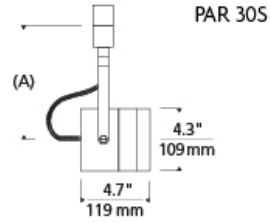

### DESCRIPTION

Classic die cast aluminum head, pivots vertically 180°, rotates horizontally 350°. Features vertical and horizontal locking mechanisms. 120 volt incandescent PAR20 lamp with E26 medium base up to 50 watts; PAR30 Short lamp with E26 medium base up to 75 watts (lamp not included). Holds up to two lenses or louvers, sold separately.

### WEIGHT

1.8-3.3lb / 0.82-1.5kg ±

### ORDERING INFORMATION

700 SYSTEM	SPT	SHAPE OR SIZE	LENGTH (A)	FINISH
PJ	POWERJACK	20 PAR20	08 5.1"	S SATIN NICKEL
TT	SINGLE-CIRCUIT T-TRAK	30S PAR30 SHORT	(PAR20) 08 6.4"	W WHITE
TT2	TWO-CIRCUIT T-TRAK		(PAR30 SHORT) 12 11.1"	