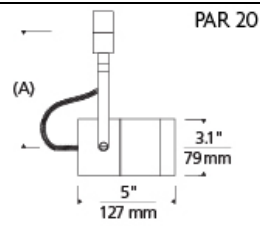

### DESCRIPTION

Classic die cast aluminum head, pivots vertically 180°, rotates horizontally 350°. Features vertical and horizontal locking mechanisms. 120 volt incandescent PAR20 lamp with E26 medium base up to 50 watts; PAR30 Short lamp with E26 medium base up to 75 watts (lamp not included). Holds up to two lenses or louvers, sold separately.

### WEIGHT

1.8-3.3lb / 0.82-1.5kg ±

### ORDERING INFORMATION

700 SYSTEM	SPT	SHAPE OR SIZE	LENGTH (A)	FINISH
PJ	POWERJACK	20 PAR20	08 5.1"	S SATIN NICKEL
TT	SINGLE-CIRCUIT T-TRAK	30S PAR30 SHORT	(PAR20) 08 6.4"	W WHITE
TT2	TWO-CIRCUIT T-TRAK		(PAR30 SHORT) 12 11.1"	