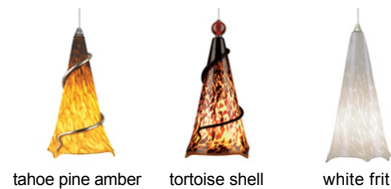

LINE-VOLTAGE PENDANTS/SUSPENSION

Ovation Pendant

DESCRIPTION

Hand pulled glass shade, richly layered in brilliant color, with machined top or glass ball detail suspended from a round canopy. Black, satin nickel, and white canopy options include satin nickel top detail and clear cable; antique bronze includes antique bronze detail and brown cable. Handmade wrought iron wrap accessory sold separately below. Includes 120 volt, 75 watt A19 medium base lamp or 18 watt GX24Q-2 base triple tube compact fluorescent lamp (electronic ballast included). Fixture is provided with six feet of field-cutable cable. Incandescent version dimmable with standard incandescent dimmer.

INSTALLATION

This product can mount to either a 4" square electrical box with round plaster ring or an octagon electrical box.

OTHER

TD includes 4.5" Round Canopy.
Antique Bronze and Black Finish Only Available on TD.
CF277 Lamp Only Available on TD.

ACCESSORIES & OPTICAL CONTROLS

Line-voltage Swag Hook, Ovation Iron Wrap

WEIGHT

3.3lb / 1.5kg ±

COLOR OPTIONS

ORDERING INFORMATION

700 SYSTEM	OVP	COLOR	Glass Ball Color	FINISH	LAMP
TD	LINE-VOLTAGE PENDANTS/SUSPENSION	A TAHOE PINE AMBER	AN AMBER BALL	Z ANTIQUE BRONZE	INCANDESCENT 120V
TT	SINGLE-CIRCUIT T-TRAK	T TORTOISE SHELL	NN NO BALL	B BLACK	-CF COMPACT FLUORESCENT 120V
TT2	TWO-CIRCUIT T-TRAK	W WHITE FRIT	RN RED BALL	S SATIN NICKEL	-CF277 COMPACT FLUORESCENT 277V
				W WHITE	