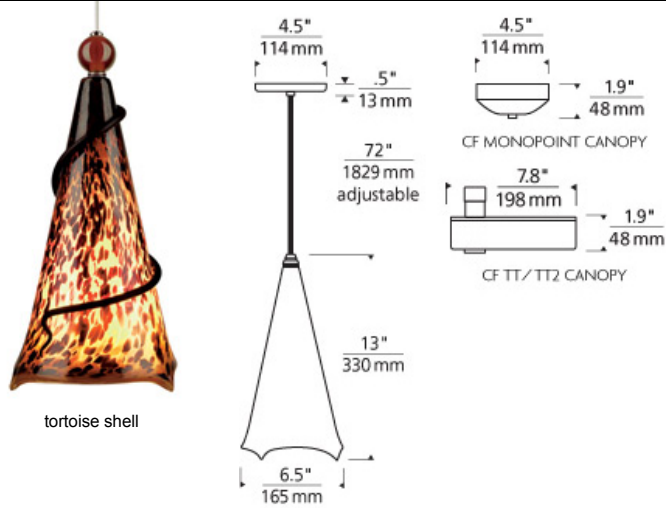

LINE-VOLTAGE PENDANTS/SUSPENSION

Ovation Pendant

DESCRIPTION

Hand pulled glass shade, richly layered in brilliant color, with machined top or glass ball detail suspended from a round canopy. Black, satin nickel, and white canopy options include satin nickel top detail and clear cable; antique bronze includes antique bronze detail and brown cable. Handmade wrought iron wrap accessory sold separately below. Includes 120 volt, 75 watt A19 medium base lamp or 18 watt GX24Q-2 base triple tube compact fluorescent lamp (electronic ballast included). Fixture is provided with six feet of field-cutable cable. Incandescent version dimmable with standard incandescent dimmer.

INSTALLATION

This product can mount to either a 4" square electrical box with round plaster ring or an octagon electrical box.

OTHER

TD includes 4.5" Round Canopy.
Antique Bronze and Black Finish Only Available on TD.
CF277 Lamp Only Available on TD.

ACCESSORIES & OPTICAL CONTROLS

Line-voltage Swag Hook, Ovation Iron Wrap

WEIGHT

3.3lb / 1.5kg ±

COLOR OPTIONS

ORDERING INFORMATION

700 SYSTEM	OVP	COLOR	Glass Ball Color	FINISH	LAMP
TD	LINE-VOLTAGE PENDANTS/SUSPENSION	A TAHOE PINE AMBER	AN AMBER BALL	Z ANTIQUE BRONZE	INCANDESCENT 120V
TT	SINGLE-CIRCUIT T-TRAK	T TORTOISE SHELL	NN NO BALL	B BLACK	-CF COMPACT FLUORESCENT 120V
TT2	TWO-CIRCUIT T-TRAK	W WHITE FRIT	RN RED BALL	S SATIN NICKEL	-CF277 COMPACT FLUORESCENT 277V
				W WHITE	