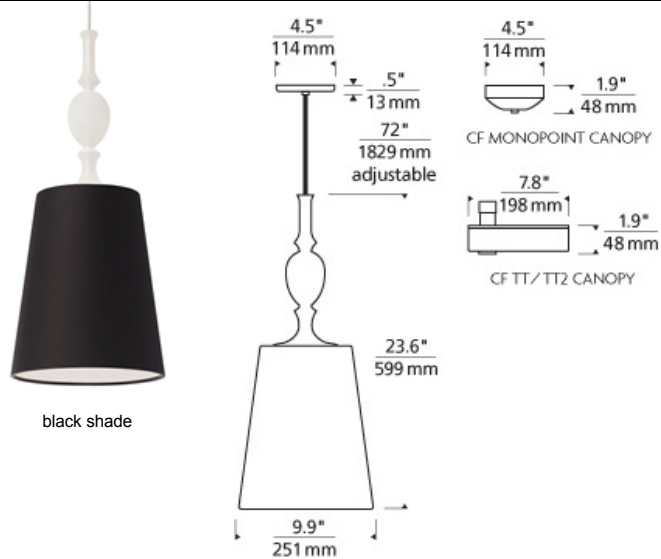

LINE-VOLTAGE PENDANTS/SUSPENSION

Kiev Large Pendant

DESCRIPTION

Antique meets modern with a turned ornate glass fount and simple tapered fabric shade with rolled edges. Black, satin nickel, and white finish options highlighted with a satin nickel detail and clear cable; antique bronze finish includes antique bronze detail and brown cable. Includes 120 volt, 75 watt or equivalent A19 medium base lamp or GX24Q-3 base 32 watt triple tube compact fluorescent lamp (electronic ballast included). Fixture provided with six feet of field-cutttable cable. Incandescent version dimmable with standard incandescent dimmer.

INSTALLATION

This product can mount to either a 4" square electrical box with round plaster ring or an octagon electrical box.

OTHER

TD includes 4.5" Round Canopy.
Antique Bronze and Black Finish Only Available on TD.
CF277 Lamp Only Available on TD.

WEIGHT

1.44lb / 0.65kg ±

COLOR OPTIONS

black shade

ORDERING INFORMATION

700 SYSTEM	KIELP	COLOR	FINISH	LAMP	
TD	LINE-VOLTAGE PENDANTS/SUSPENSION	B BLACK SHADE	C CLEAR FOUNT	Z ANTIQUE BRONZE	INCANDESCENT 120V
TT	SINGLE-CIRCUIT T-TRAK	W WHITE SHADE	F FROST FOUNT	B BLACK	-CF COMPACT FLUORESCENT 120V
TT2	TWO-CIRCUIT T-TRAK		K SMOKE FOUNT	S SATIN NICKEL	-CF277 COMPACT FLUORESCENT 277V
				W WHITE	

For use on Halo*, Juno* or Lightolier* 120 volt single-circuit track, order as follows:

Incandescent: Order pendant as **700TD** and order appropriate [120V Track Adapter](#)

Compact Fluorescent: Substitute 700TD with one of the following: **700TH** (fits Halo*), **700TJ** (fits Juno*) or **700TI** (fits Lightolier*) and by substituting the finish with one of the following: **BZ** (Black/Antique Bronze), **BS** (Black/Satin Nickel), **WZ** (White/Antique Bronze) or **WS** (White/Satin Nickel).

*Tech Lighting is not affiliated, nor is it endorsed by any of the companies listed nor does Tech Lighting distribute any of their products.