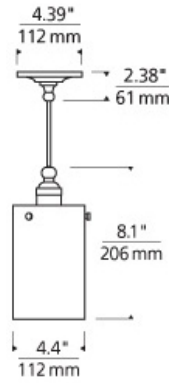

LINE - VOLTAGE PENDANTS / SUSPENSION

Clark Pendant

DESCRIPTION

Inspired by a vintage lamp socket with a classic cylinder in clear, havana brown, or white glass. Includes 120 volt 40 watt or equivalent medium base, Classic Edison Style lamp, integral on/off switch, and six feet of field-cuttable cable. Dimmable with standard incandescent dimmer. Suitable for damp locations.

INSTALLATION

This product can mount to either a 4" square electrical box with round plaster ring or an octagonal electrical box (not included).

havana brown

COLOR OPTIONS

clear

havana brown

white

ORDERING INFORMATION