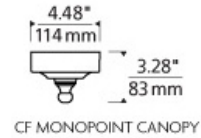

INSTALLATION

This product can mount to either a 4" square electrical box with round plaster ring or an octagonal electrical box (not included).

havana brown

COLOR OPTIONS

clear

havana brown

white

ORDERING INFORMATION