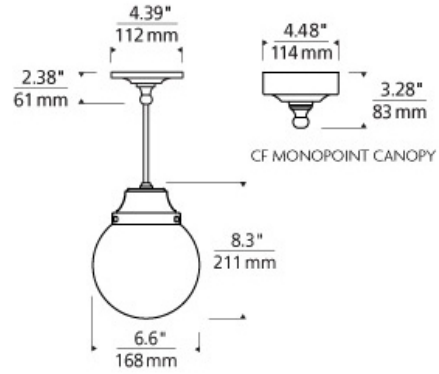

LINE - VOLTAGE PENDANTS / SUSPENSION

Wrightwood Pendant

DESCRIPTION

Globe-shaped prismatic glass diffuses light throughout the shade to reduce glare and enhance visual comfort; solid brass cap. Incandescent includes 120 volt 75 watt or equivalent medium base, A19 clear lamp; compact fluorescent includes 18 watt GX24Q-2 base triple tube lamp and electronic ballast. Each includes six feet of field-cutable cable. Incandescent version dimmable with standard incandescent dimmer. Suitable for damp locations.

INSTALLATION

This product can mount to either a 4" square electrical box with round plaster ring or an octagonal electrical box (not included).

WEIGHT

5.06lb / 2.3kg ±

clear

ORDERING INFORMATION

| 600WRIPC COLOR | FINISH | LAMP |
|----------------|---|---|
| CLEAR | Z ANTIQUE BRONZE N POLISHED NICKEL S SATIN NICKEL | INCANDESCENT -CF COMPACT FLUORESCENT |