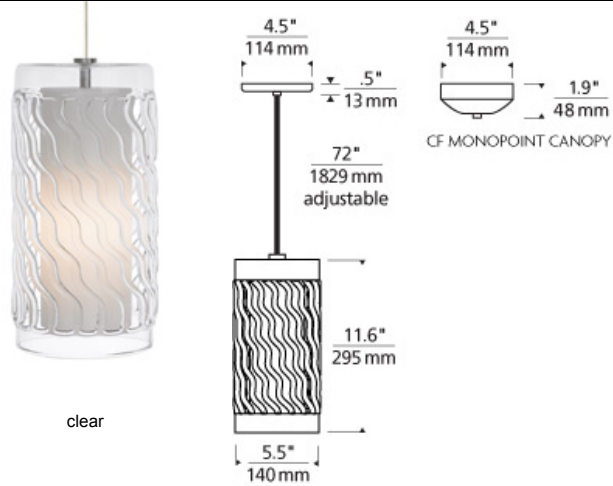

LINE-VOLTAGE PENDANTS/SUSPENSION

Liza Grande Pendant

DESCRIPTION

Classically modern. Clear, flame-worked borosilicate glass, commercially known as Pyrex® is formed into a large, dramatic cylinder with a flowing diagonal pattern of open glass which creates visual depth against an inner white glass diffuser. Black, satin nickel, and white finish options highlighted with satin detail and clear cable; antique bronze finish highlighted with antique bronze detail and brown cable. Includes 120 volt, 60 watt BT15 lamp or 26 watt GX24Q-3 base triple tube compact fluorescent lamp (electronic ballast included). May also be lamped with GX24Q-3 base 32 watt triple tube compact fluorescent lamp (not included). Fixture is provided with six feet of field-cutttable cable. Incandescent version dimmable with standard incandescent dimmer.

INSTALLATION

This product can mount to either a 4" square electrical box with round plaster ring or an octagon electrical box.

OTHER

TD includes 4.5" Round Canopy.
Antique Bronze and Black Finish Only Available on TD.
CF277 Lamp Only Available on TD.

COLOR OPTIONS

black

clear

smoke

clear

ORDERING INFORMATION

| 700 SYSTEM | LIZGP | COLOR | FINISH | LAMP |
|------------|----------------------------------|---------|------------------|---------------------------------|
| TD | LINE-VOLTAGE PENDANTS/SUSPENSION | B BLACK | Z ANTIQUE BRONZE | INCANDESCENT 120V |
| TT | SINGLE-CIRCUIT T-TRAK | C CLEAR | B BLACK | -CF COMPACT FLUORESCENT 120V |
| TT2 | TWO-CIRCUIT T-TRAK | K SMOKE | S SATIN NICKEL | -CF277 COMPACT FLUORESCENT 277V |
| | | | W WHITE | |