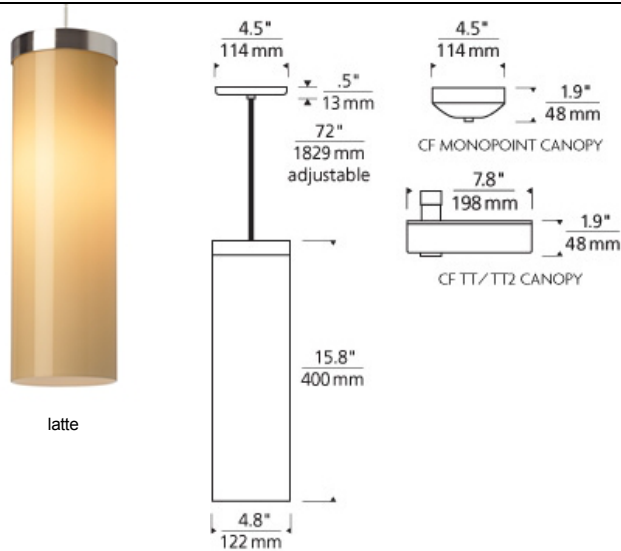

LINE-VOLTAGE PENDANTS/SUSPENSION

Hudson Pendant

DESCRIPTION

Clean pure style with presence. A long cylindrical glass shade topped with a simple metal cap detail, suspended from a round canopy. Choose from a selection of rich glass colors with a gloss finish. Black, satin nickel, and white finish options come standard with a satin nickel cap and clear cable; antique bronze finish with an antique bronze cap and brown cable. Includes 120 volt, 75 watt or equivalent A19 medium base lamp or 32 watt GX24Q-3 base triple tube compact fluorescent lamp (electronic ballast included). May also be lamped with 26 watt GX24Q-3 base triple tube compact fluorescent lamp (not included). Fixture is provided with six feet of field-cutable cable. Incandescent version dimmable with standard incandescent dimmer

INSTALLATION

This product can mount to either a 4" square electrical box with round plaster ring or an octagon electrical box.

OTHER

TD includes 4.5" Round Canopy.
Antique Bronze and Black Finish Only Available on TD.
CF277 Lamp Only Available on TD.

ACCESSORIES & OPTICAL CONTROLS

Line-voltage Swag Hook

WEIGHT

4lb / 1.81kg ±

COLOR OPTIONS

latte

red

white